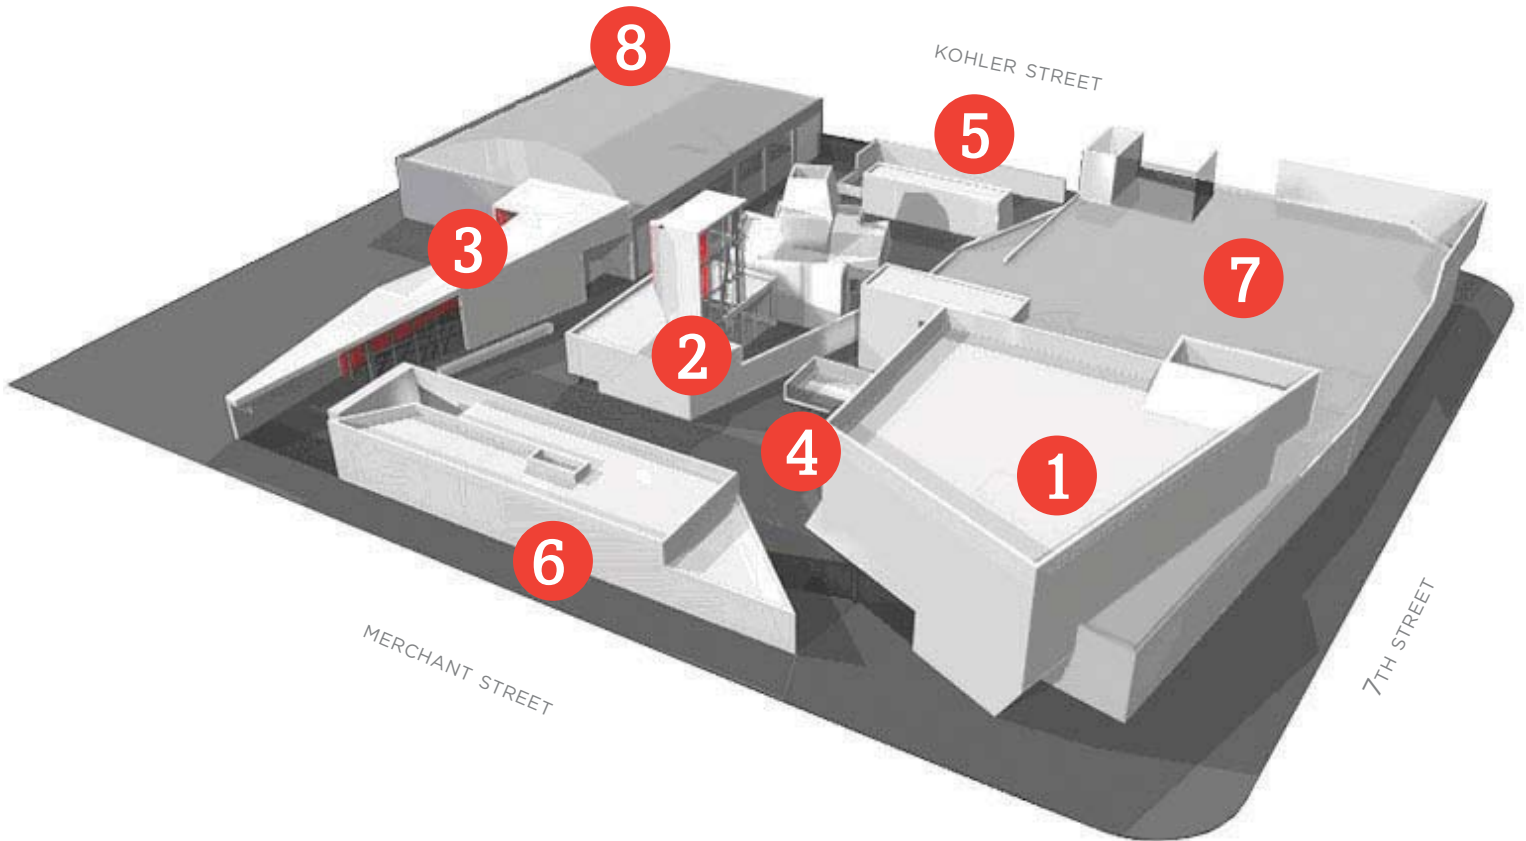

INVER-CITYARDS

- 1 The Rosenthal Theater
- 2 W.M. Keck Foundation Ceramics Complex
- 3 S. Mark Taper Foundation Parent-Teacher Resource Center
- 4 Grand Courtyard
- 5 The Alissa Michelle Tishler Children's Garden
- 6 The Hinchliffe Building
- 7 Visual Arts Complex
- 8 Mark Taper Center/ Inner-City Arts Building

- 1 The Rosenthal Theater
- 2 W.M. Keck Foundation Ceramics Complex
- 3 S. Mark Taper Foundation Parent-Teacher Resource Center
- 4 Grand Courtyard
- 5 The Alissa Michelle Tishler Children's Garden
- 6 The Hinchliffe Building
- 7 Visual Arts Complex
- 8 Mark Taper Center/ Inner-City Arts Building